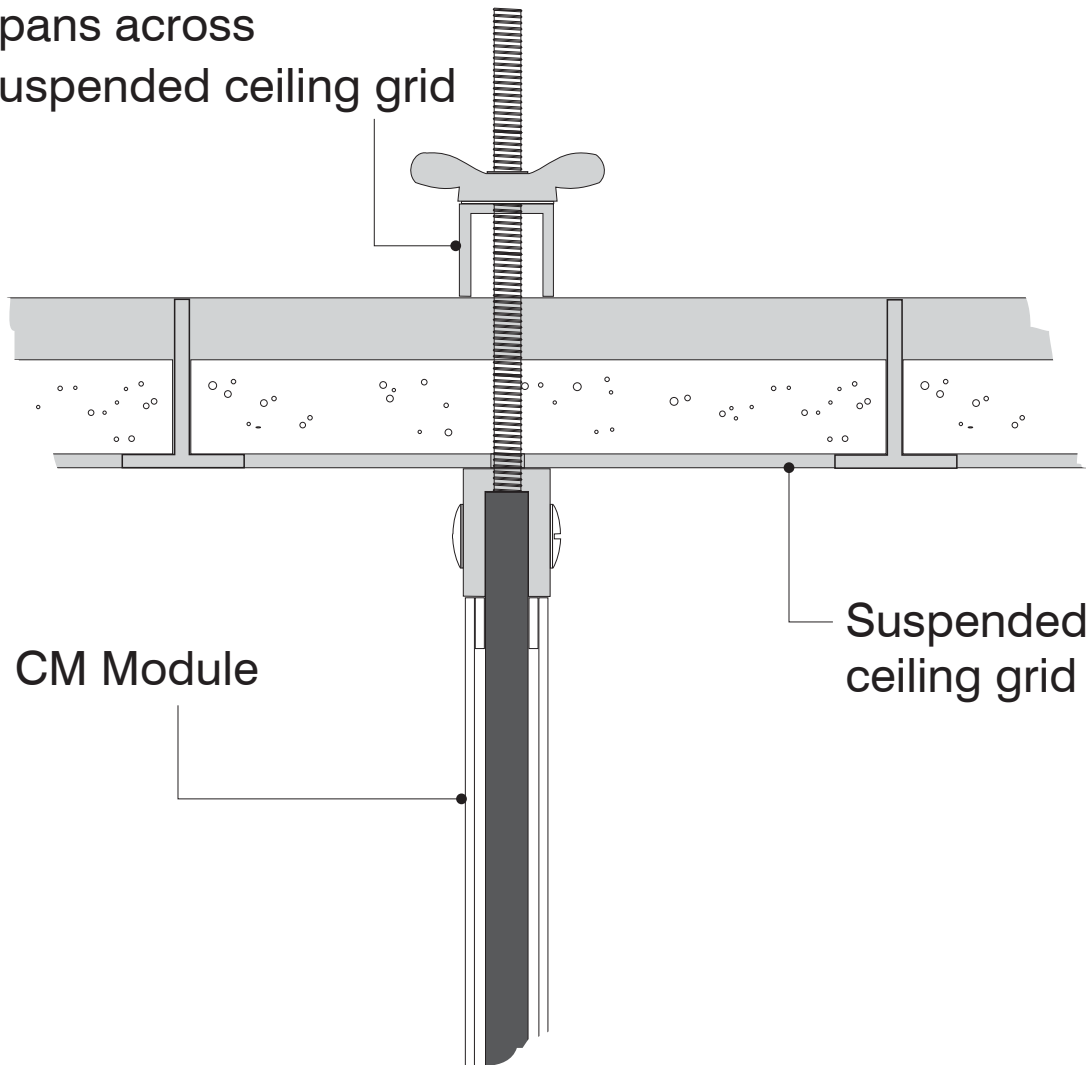

# Drop Suspended Ceiling Mount Detail

Aluminum channel  
spans across  
suspended ceiling grid

Suspended  
ceiling grid

CM Module