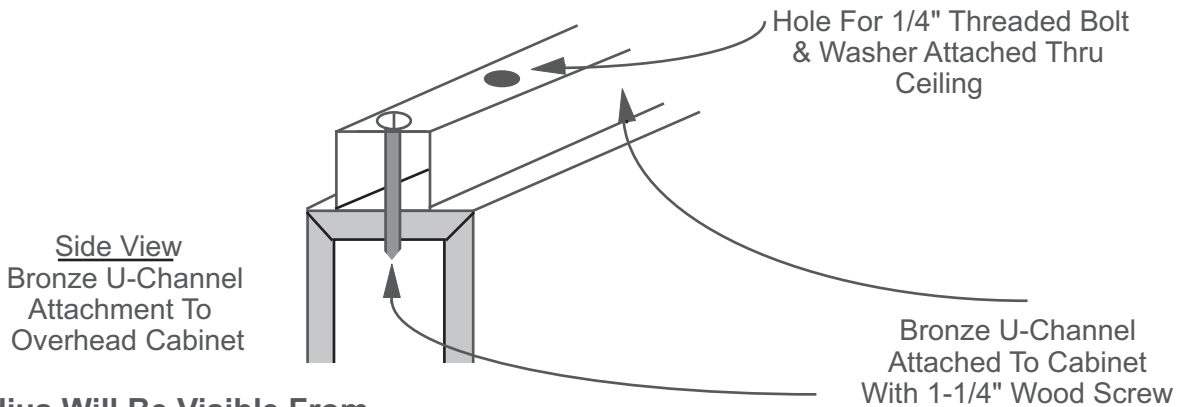

# Suspended Ceiling Mount Installation For Radius Corner Overheads

**Note: Radius Will Be Visible From Front View Not shown Here in Cutaway**