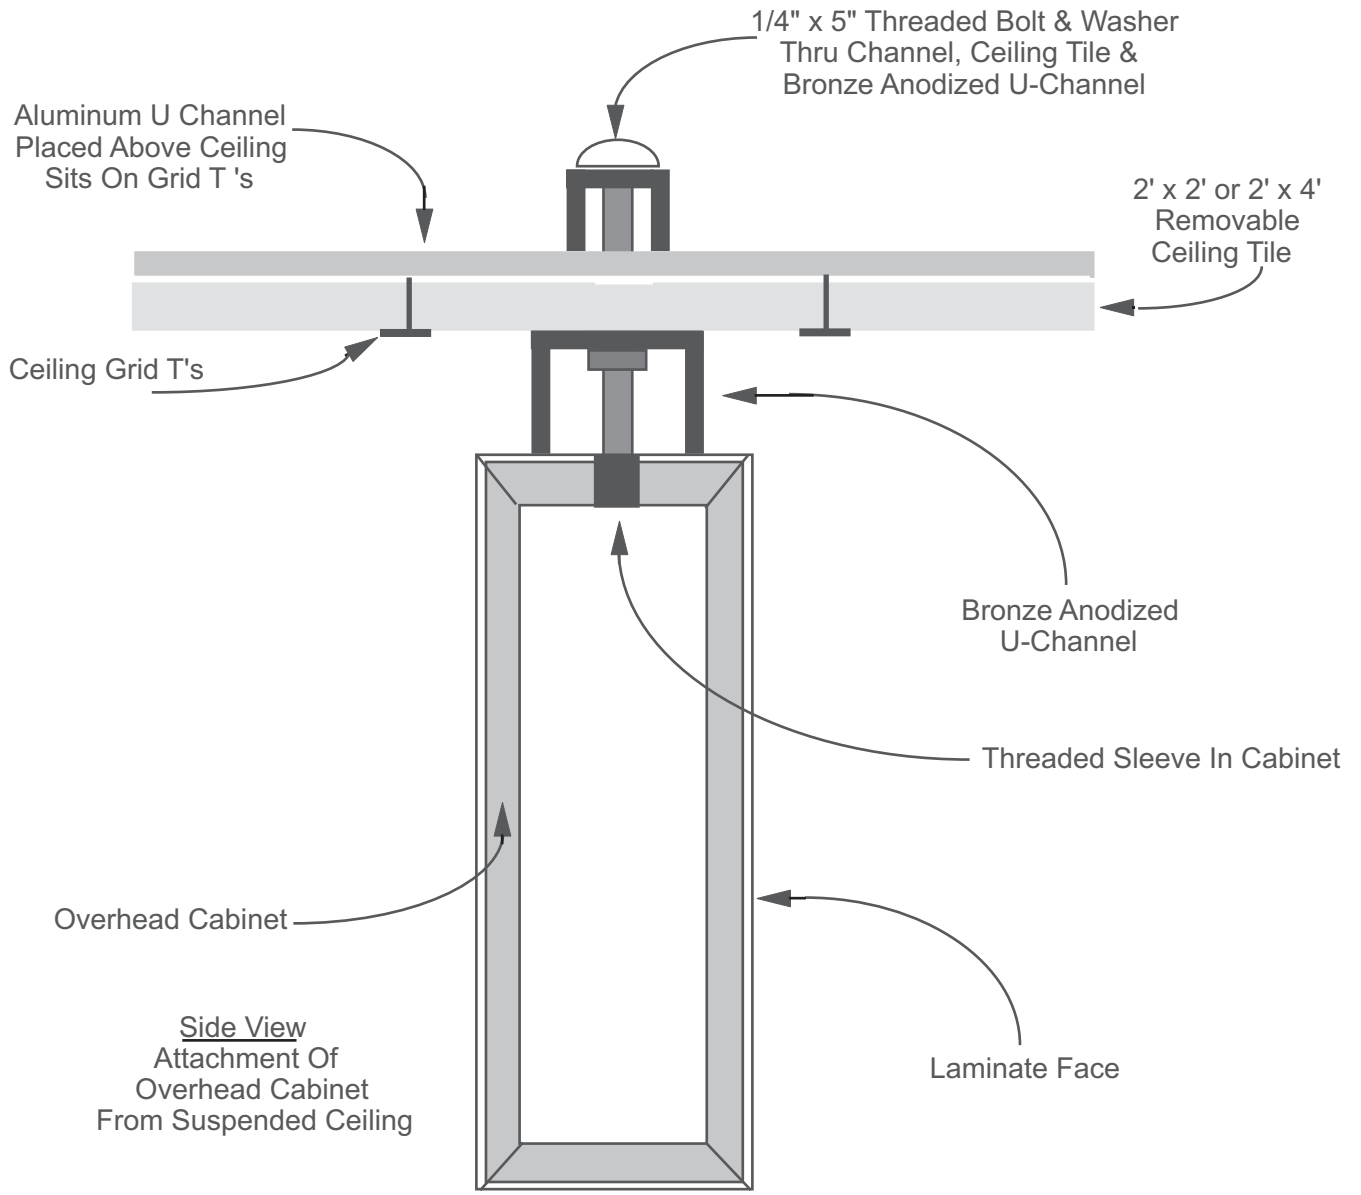

# Suspended Ceiling Mount Installation For Radius Corner Overheads

**Note: Radius Will Be Visible From Front View Not shown Here in Cutaway**