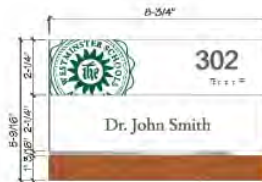

ADA Room ID with Name
5.0-ID/5.0 on a Common Backplate
with Laminate Base Accent
5.0-ID Full Bleed Screen