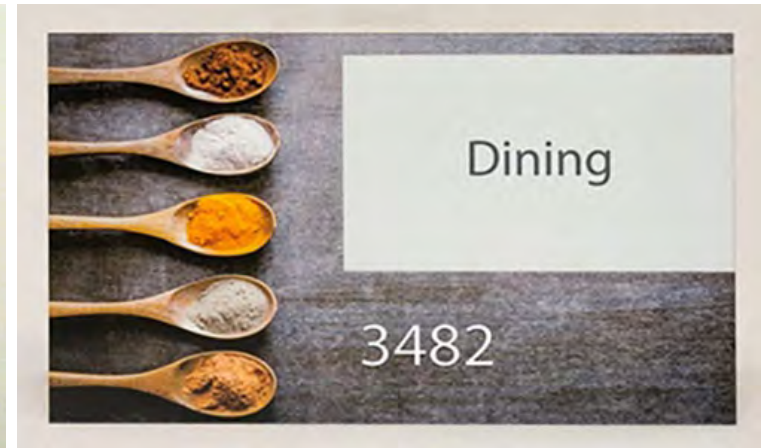

Working together, we make your campus a better place to learn and a better place to be.

Laminate Base Accent and Silver Reveal w/ Full Bleed Screened Logo and Subsurface Paint Headers

- SW 6385
Dover White (25.14.4, Y1234)
- Lamin Art: 3081-VT
Espresso Pearwood