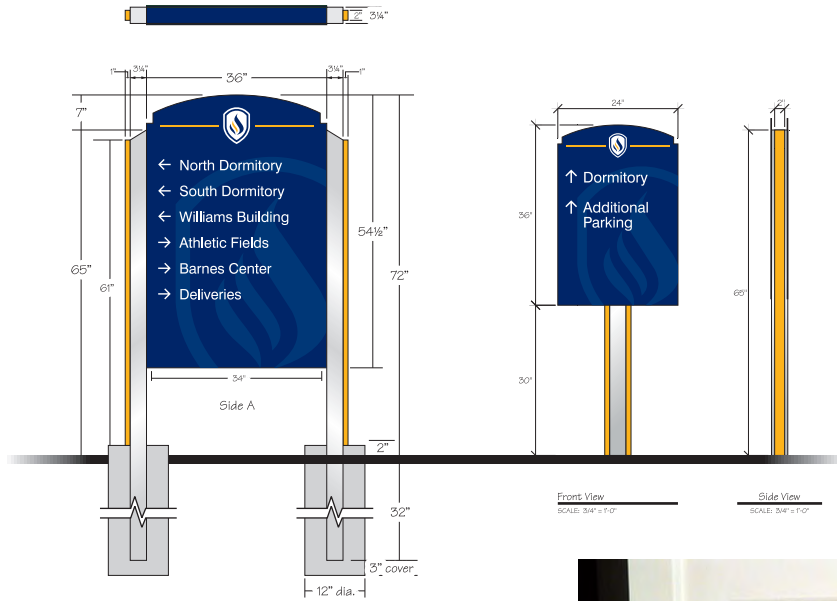

Working together, we make your campus a better place to learn and a better place to be.

Laminate Base Accent and Silver Reveal w/ Full Bleed Screened Logo and Subsurface Paint Headers

- SW 6385
Dover White (25.14.4, Y1234)
- Lamin Art: 3081-VT
Espresso Pearwood

Primary ADA Room ID (MD)
5.0-ID/5.5 on a Common Backplate
with Laminate Base Accent
5.0-ID Full Bleed Screen Top

Primary ADA Suite/Room ID (LG)
5.0-ID/6.0 on a Common Backplate
with Laminate Base Accent
5.0-ID Full Bleed Screen Top

ADA Room ID with Name
5.0-ID/5.0 on a Common Backplate
with Laminate Base Accent
5.0-ID Full Bleed Screen

5.5 Informational (SM)
5.5 Frame with Laminate Base Accent
7/8" Cap Height

6.0 Informational (LG)
6.0 Frame with Laminate Base Accent
3" Symbol & 1" Cap Height